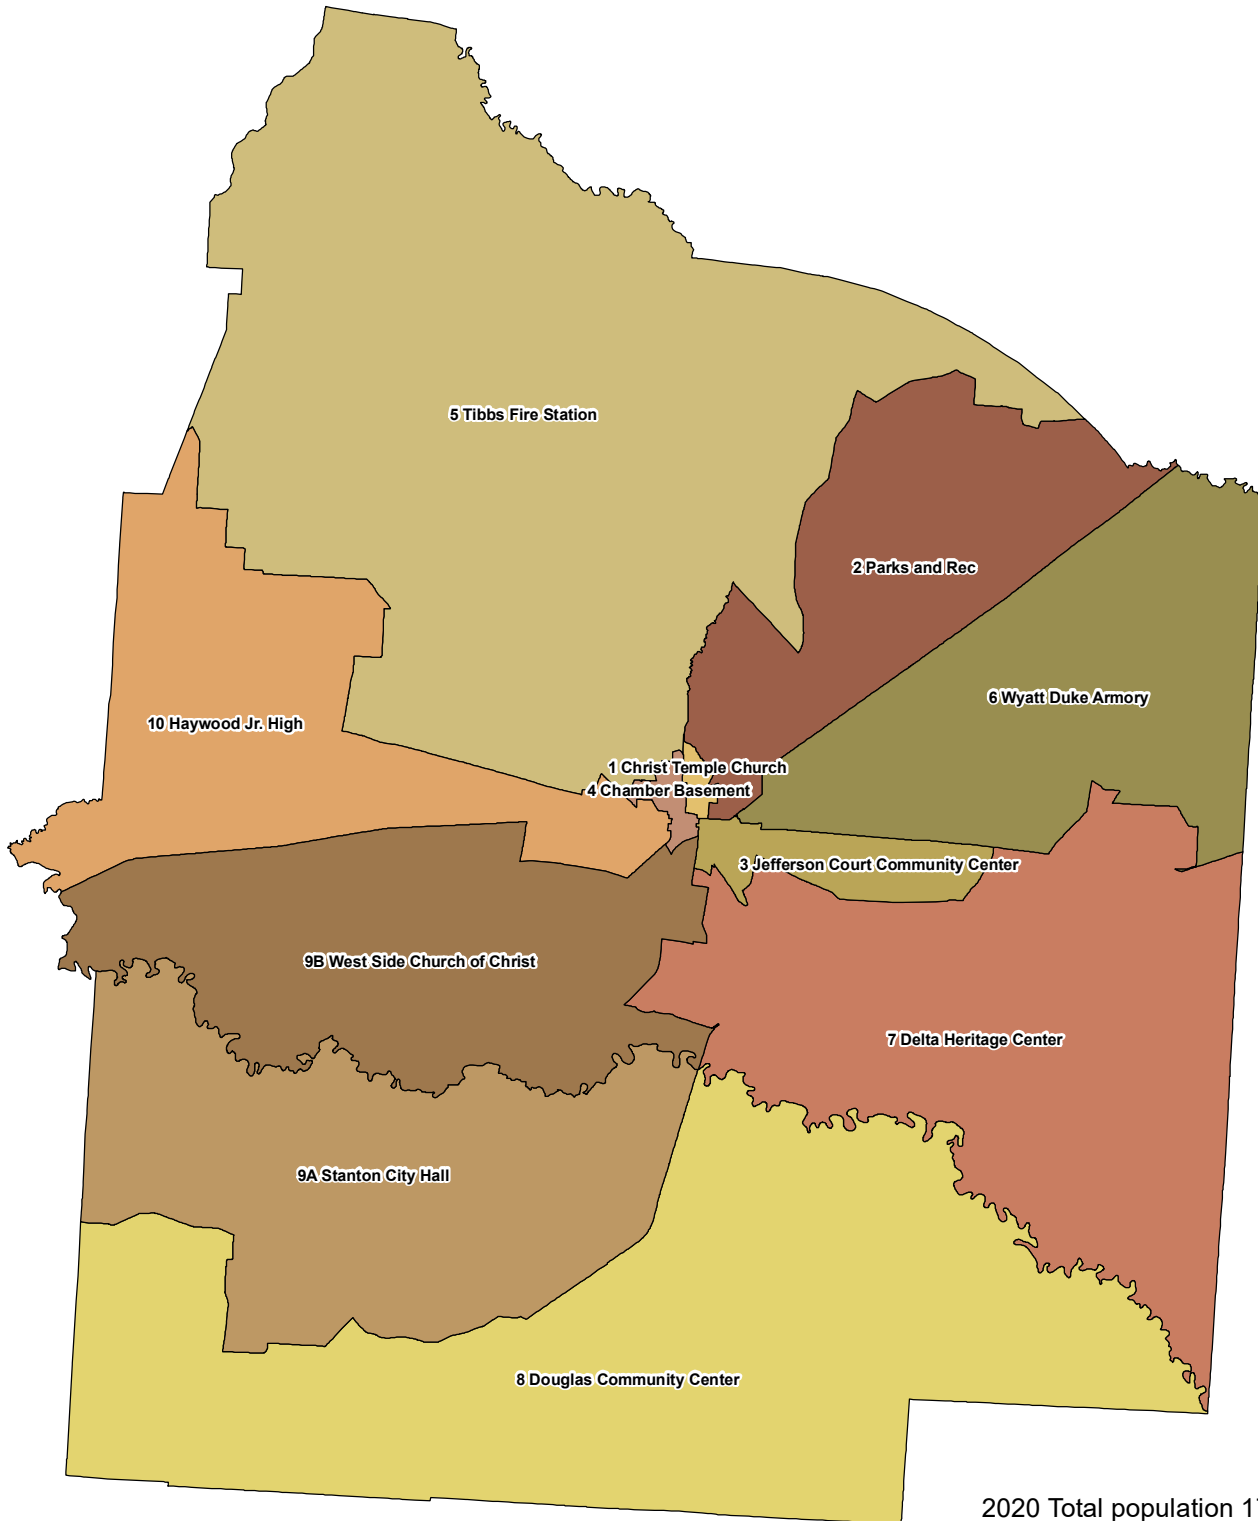

Haywood Voting Precincts and Population Summary

2020 Total population 17,864
based on 2020 Census

NAME	TOTALPOP	TOTALPOP18
1 Christ Temple Church	1,845	1,361
10 Haywood Jr. High	1,780	1,409
2 Parks and Rec	1,811	1,358
3 Jefferson Court Community Ce	1,757	1,366
4 Chamber Basement	1,798	1,406
5 Tibbs Fire Station	1,767	1,391
6 Wyatt Duke Armory	1,758	1,375
7 Delta Heritage Center	1,802	1,390
8 Douglas Community Center	1,790	1,468
9A Stanton City Hall	657	531
9B West Side Church of Christ	1,099	786

Disclaimer: TotalPop18 does not represent registered voters